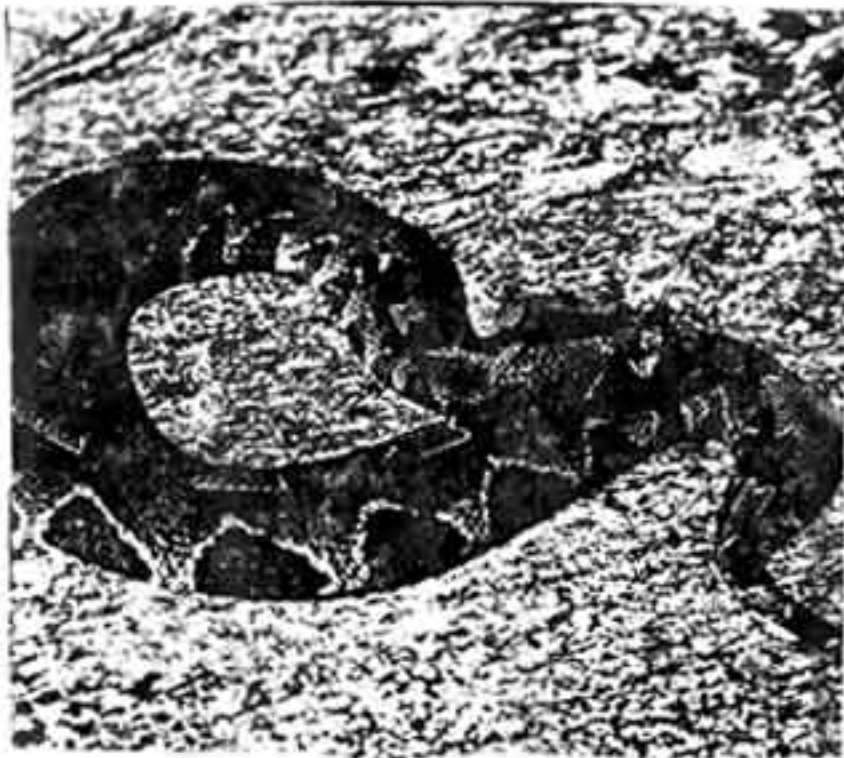

con - 70

lps - 25

mass - 6 1/2 m/yr

Damage - 1d6

Special - Spit = blind for 1d5 turns - poison type 4

type - Reptile/snake

FS able to spit venom
in its victim's face.

The cobra is probably
one of the best known
snakes in the world.